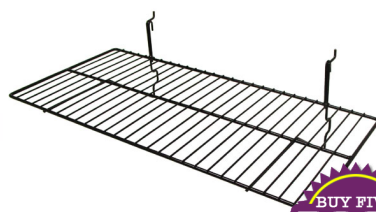

BUY FIVE
BOGO
GET ONE

Sloping Basket

15"W x 12"D x 5"H to 3"H. 6/case

BSK16/EC	Chrome	\$10.50
BSK16/B	Black	\$10.50
BSK16/W	White	\$10.50

BUY FIVE
BOGO
GET ONE

Sloped Front Basket

12"W x 12"D x 8"H to 4"H. 6/case

BSK14/EC	Chrome	\$11.75
BSK14/B	Black	\$11.75
BSK14/W	White	\$11.75

BUY FIVE
BOGO
GET ONE

Double Sloping Basket

24"W x 10"D x 5"H. 6/case

BSK12/EC	Chrome	\$15.75
BSK12/B	Black	\$15.75
BSK12/W	White	\$15.75

BUY FIVE
BOGO
GET ONE

Flat Small Shelf

14"W x 6"D. 6/case

SLF146/B	Black	\$6.25
SLF146/W	White	\$6.25

Multi Media Shelf

23.5"L Video shelf w/ end caps. 10/case

BSK24V/B	Black	\$12.75
BSK24V/W	White	\$12.75

Multi Media Shelf

47.25"L Video shelf w/ end caps. 10/case

BSK48V/B	Black	\$17.95
BSK48V/W	White	\$17.95

BUY FIVE
BOGO
GET ONE

Flat Shelf

24"L x 12"D. 6/case

SLF2412F/B	Black	\$14.50
SLF2412F/W	White	\$14.50

Flat Shelf w/Lip