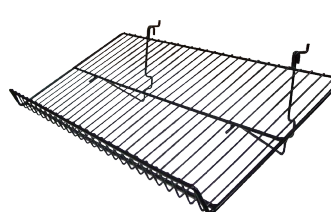

47.25"L Video shelf w/ end caps. 10/case

BSK48V/B	Black	\$17.95
BSK48V/W	White	\$17.95

BUY FIVE
BOGO
GET ONE

Flat Shelf

24"L x 12"D. 6/case

SLF2412F/B	Black	\$14.50
SLF2412F/W	White	\$14.50

Flat Shelf w/Lip

24"L x 15"D. 5/case

SLF2415FL/EC	Chrome	\$17.25
SLF2415FL/B	Black	\$17.25
SLF2415FL/W	White	\$17.25

Slanted Shelf w/ Lip

23"L x 8"D. 5/case

SLF238SL/B	Black	\$12.50
SLF238SS/W	White	\$12.50

Slanted Shelf w/ Lip

24"L x 15"D. 5/case

SLF2415SL/EC	Chrome	\$17.25
SLF2415SL/B	Black	\$17.25
SLF2415SL/W	White	\$17.25

Slanted Shelf w/ Lip

24"L x 12"D. 5/case

SLF2412S/B	Black	\$16.95
SLF2412S/W	White	\$16.95

Slanted Shelf w/ Lip