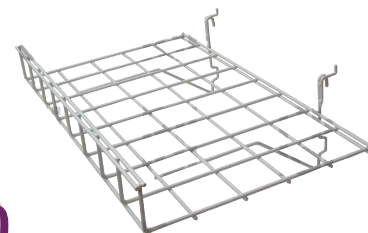

BSK14/EC	Chrome	\$11.75
BSK14/B	Black	\$11.75
BSK14/W	White	\$11.75

BUY FIVE
BOGO
GET ONE

Double Sloping Basket

24"W x 10"D x 5"H. 6/case

BSK12/EC	Chrome	\$15.75
BSK12/B	Black	\$15.75
BSK12/W	White	\$15.75

BUY FIVE
BOGO
GET ONE

Flat Small Shelf

14"W x 6"D. 6/case

SLF146/B	Black	\$6.25
SLF146/W	White	\$6.25

Multi Media Shelf

23.5"L Video shelf w/ end caps. 10/case

BSK24V/B	Black	\$12.75
BSK24V/W	White	\$12.75

Multi Media Shelf

47.25"L Video shelf w/ end caps. 10/case

BSK48V/B	Black	\$17.95
BSK48V/W	White	\$17.95

BUY FIVE
BOGO
GET ONE

Flat Shelf

24"L x 12"D. 6/case

SLF2412F/B	Black	\$14.50
SLF2412F/W	White	\$14.50

Flat Shelf w/Lip

24"L x 15"D. 5/case

SLF2415FL/EC	Chrome	\$17.25
SLF2415FL/B	Black	\$17.25
SLF2415FL/W	White	\$17.25

Slanted Shelf w/ Lip

23"L x 8"D. 5/case

SLF238SL/B	Black	\$12.50
SLF238SS/W	White	\$12.50

Slanted Shelf w/ Lip