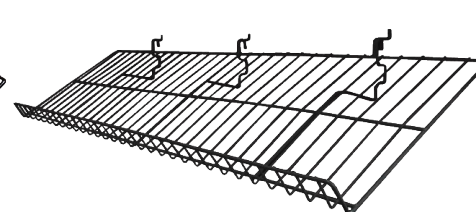

24"L x 15"D. 5/case

SLF2415SL/EC	Chrome	\$17.25
SLF2415SL/B	Black	\$17.25
SLF2415SL/W	White	\$17.25

Slanted Shelf w/ Lip

24"L x 12"D. 5/case

SLF2412S/B	Black	\$16.95
SLF2412S/W	White	\$16.95

Slanted Shelf w/ Lip