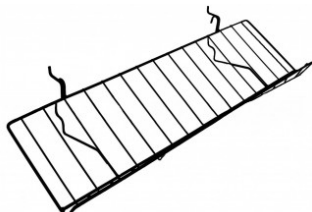

BSK14/EC	Chrome	\$11.75
BSK14/B	Black	\$11.75
BSK14/W	White	\$11.75

BUY FIVE
BOGO
GET ONE

Double Sloping Basket

24"W x 10"D x 5"H. 6/case

BSK12/EC	Chrome	\$15.75
BSK12/B	Black	\$15.75
BSK12/W	White	\$15.75

BUY FIVE
BOGO
GET ONE

Flat Small Shelf

14"W x 6"D. 6/case

SLF146/B	Black	\$6.25
SLF146/W	White	\$6.25

Multi Media Shelf

23.5"L Video shelf w/ end caps. 10/case

BSK24V/B	Black	\$12.75
BSK24V/W	White	\$12.75

Multi Media Shelf

47.25"L Video shelf w/ end caps. 10/case

BSK48V/B	Black	\$17.95
BSK48V/W	White	\$17.95

BUY FIVE
BOGO
GET ONE

Flat Shelf

24"L x 12"D. 6/case

SLF2412F/B	Black	\$14.50
SLF2412F/W	White	\$14.50

Flat Shelf w/Lip

24"L x 15"D. 5/case

SLF2415FL/EC	Chrome	\$17.25
SLF2415FL/B	Black	\$17.25
SLF2415FL/W	White	\$17.25

Slanted Shelf w/ Lip

23"L x 8"D. 5/case

SLF238SL/B	Black	\$12.50
SLF238SS/W	White	\$12.50

Slanted Shelf w/ Lip