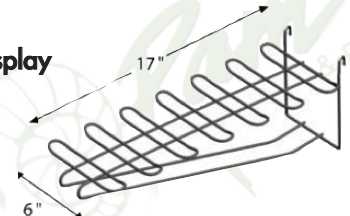

12 Bat Display

(GBD/Color)
$20.75