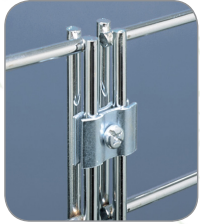

Ram

Fixture & Packaging

"Quality Store Fixtures"

GRIDWALL

Grid Clips

Joins grids for straight or angled positions. (Color/JC)
\$.49 each

Grid Panels

	Chrome	Blk/Wte
12" x 60"	\$14.50	\$14.50
24" x 48"	\$18.00	\$18.00
24" x 60"	\$20.00	\$20.00
24" x 72"	\$24.00	\$22.00
24" x 84"	\$28.00	\$26.00
24" x 96"	\$32.00	\$29.00
48" x 48"	\$34.00	\$34.00

Wall Bracket

(Color/WB)
\$1.39

MOST GRIDWALL PANELS & ACCESSORIES ARE AVAILABLE IN CHROME (GW), BLACK (BLK), & WHITE (WTE)

BASES

Triangle Base

(Color/3TB)
\$32.00

Grid Legs

Stand a single grid on its own. (GL24/Color)
\$17.95/pair

4-Way Base

(Color/4BA)
\$36.00

Gondola Base

Includes casters.
 (Color/GOND)
\$39.00

HARDWARE

Hooks

- 4" L (Color/H4) **\$.64**
- 6" L (Color/H6) **\$.70**
- 8" L (Color/H8) **\$.75**
- 10" L (Color/H10) **\$.80**
- 12" L (Color/H12) **\$.89**