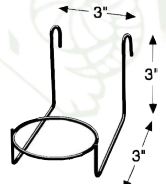

Small Ball Display

(GBBH/Color)
$6.95