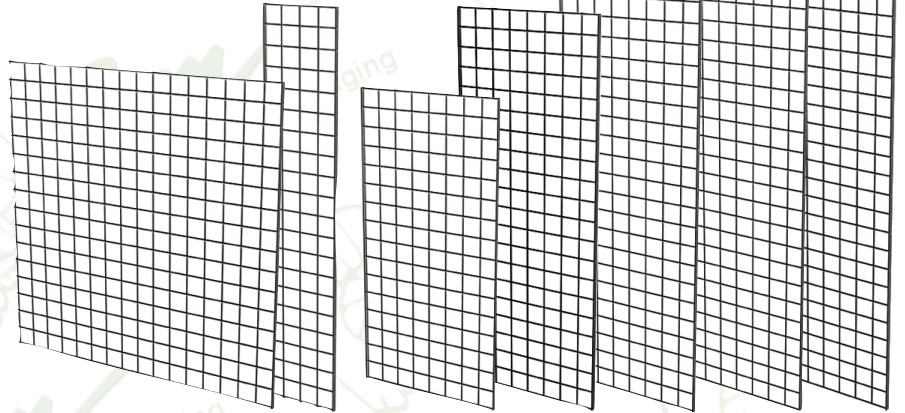

Ram

Fixture & Packaging

"Quality Store Fixtures"

GRIDWALL

Grid Clips

Joins grids for straight or angled positions. (Color/JC)
\$.49 each

Grid Panels

	Chrome	Blk/Wte
12" x 60"	\$14.50	\$14.50
24" x 48"	\$18.00	\$18.00
24" x 60"	\$20.00	\$20.00
24" x 72"	\$24.00	\$22.00
24" x 84"	\$28.00	\$26.00
24" x 96"	\$32.00	\$29.00
48" x 48"	\$34.00	\$34.00

Wall Bracket

(Color/WB)
\$1.39

MOST GRIDWALL PANELS & ACCESSORIES ARE AVAILABLE IN CHROME (GW), BLACK (BLK), & WHITE (WTE)

BASES

Triangle Base

(Color/3TB)
\$32.00

Grid Legs

Stand a single grid on its own. (GL24/Color)
\$17.95/pair

GRID SHELVES

Straight Shelf

24 x 24 with front lip.
Connects (2) 24" parallel
panels.
(Color/95) **\$16.95**

Triangular Shelf

24 x 24 x 34-1/2. Use
with (2) 24" panels at 90
degrees.
(Color/90) **\$14.25**