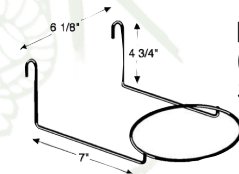

Shelf Brackets

- 12" L (Color/12KB) **\$3.25**
- 14" L (Color/14KB) **\$3.50**

Countertop Display

12" x 18" (GW1218/B or W)
\$19.25

SPORT DISPLAYS

Large Ball Display

(GBH/Color)
\$7.95

Small Ball Display