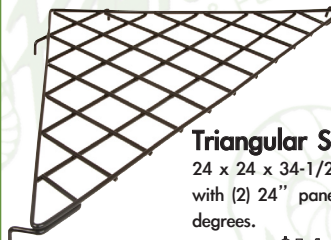

(BLK-BND) **\$9.95**

MULTI-PURPOSE BASKETS & SHELVES

OTHER SIZES & STYLES AVAILABLE

Double Sloping Basket
24W x 10D x 5H (BSK12/Color)
\$15.75

Shallow Basket
12W x 12D x 4H
(BSK13/Color)
\$10.75

Shallow Basket
24W x 12D x 4H
(BSK11/Color)
\$12.50

Slanted Shelf w/Lip
24W x 12D (SLF2415S/B or W)
\$16.95

Flat Shelf
24W x 12D
(SLF2415S/B or W)
\$14.50

Multi Media Shelf
Shelf with endcaps
23.5" L (BSK24V/BorW) **\$12.75**
47.25" L (BSK48V/BorW) **\$17.95**

GRID SHELVES

Straight Shelf

24 x 24 with front lip.
Connects (2) 24" parallel
panels.
(Color/95) **\$16.95**

Triangular Shelf

24 x 24 x 34-1/2. Use
with (2) 24" panels at 90
degrees.
(Color/90) **\$14.25**